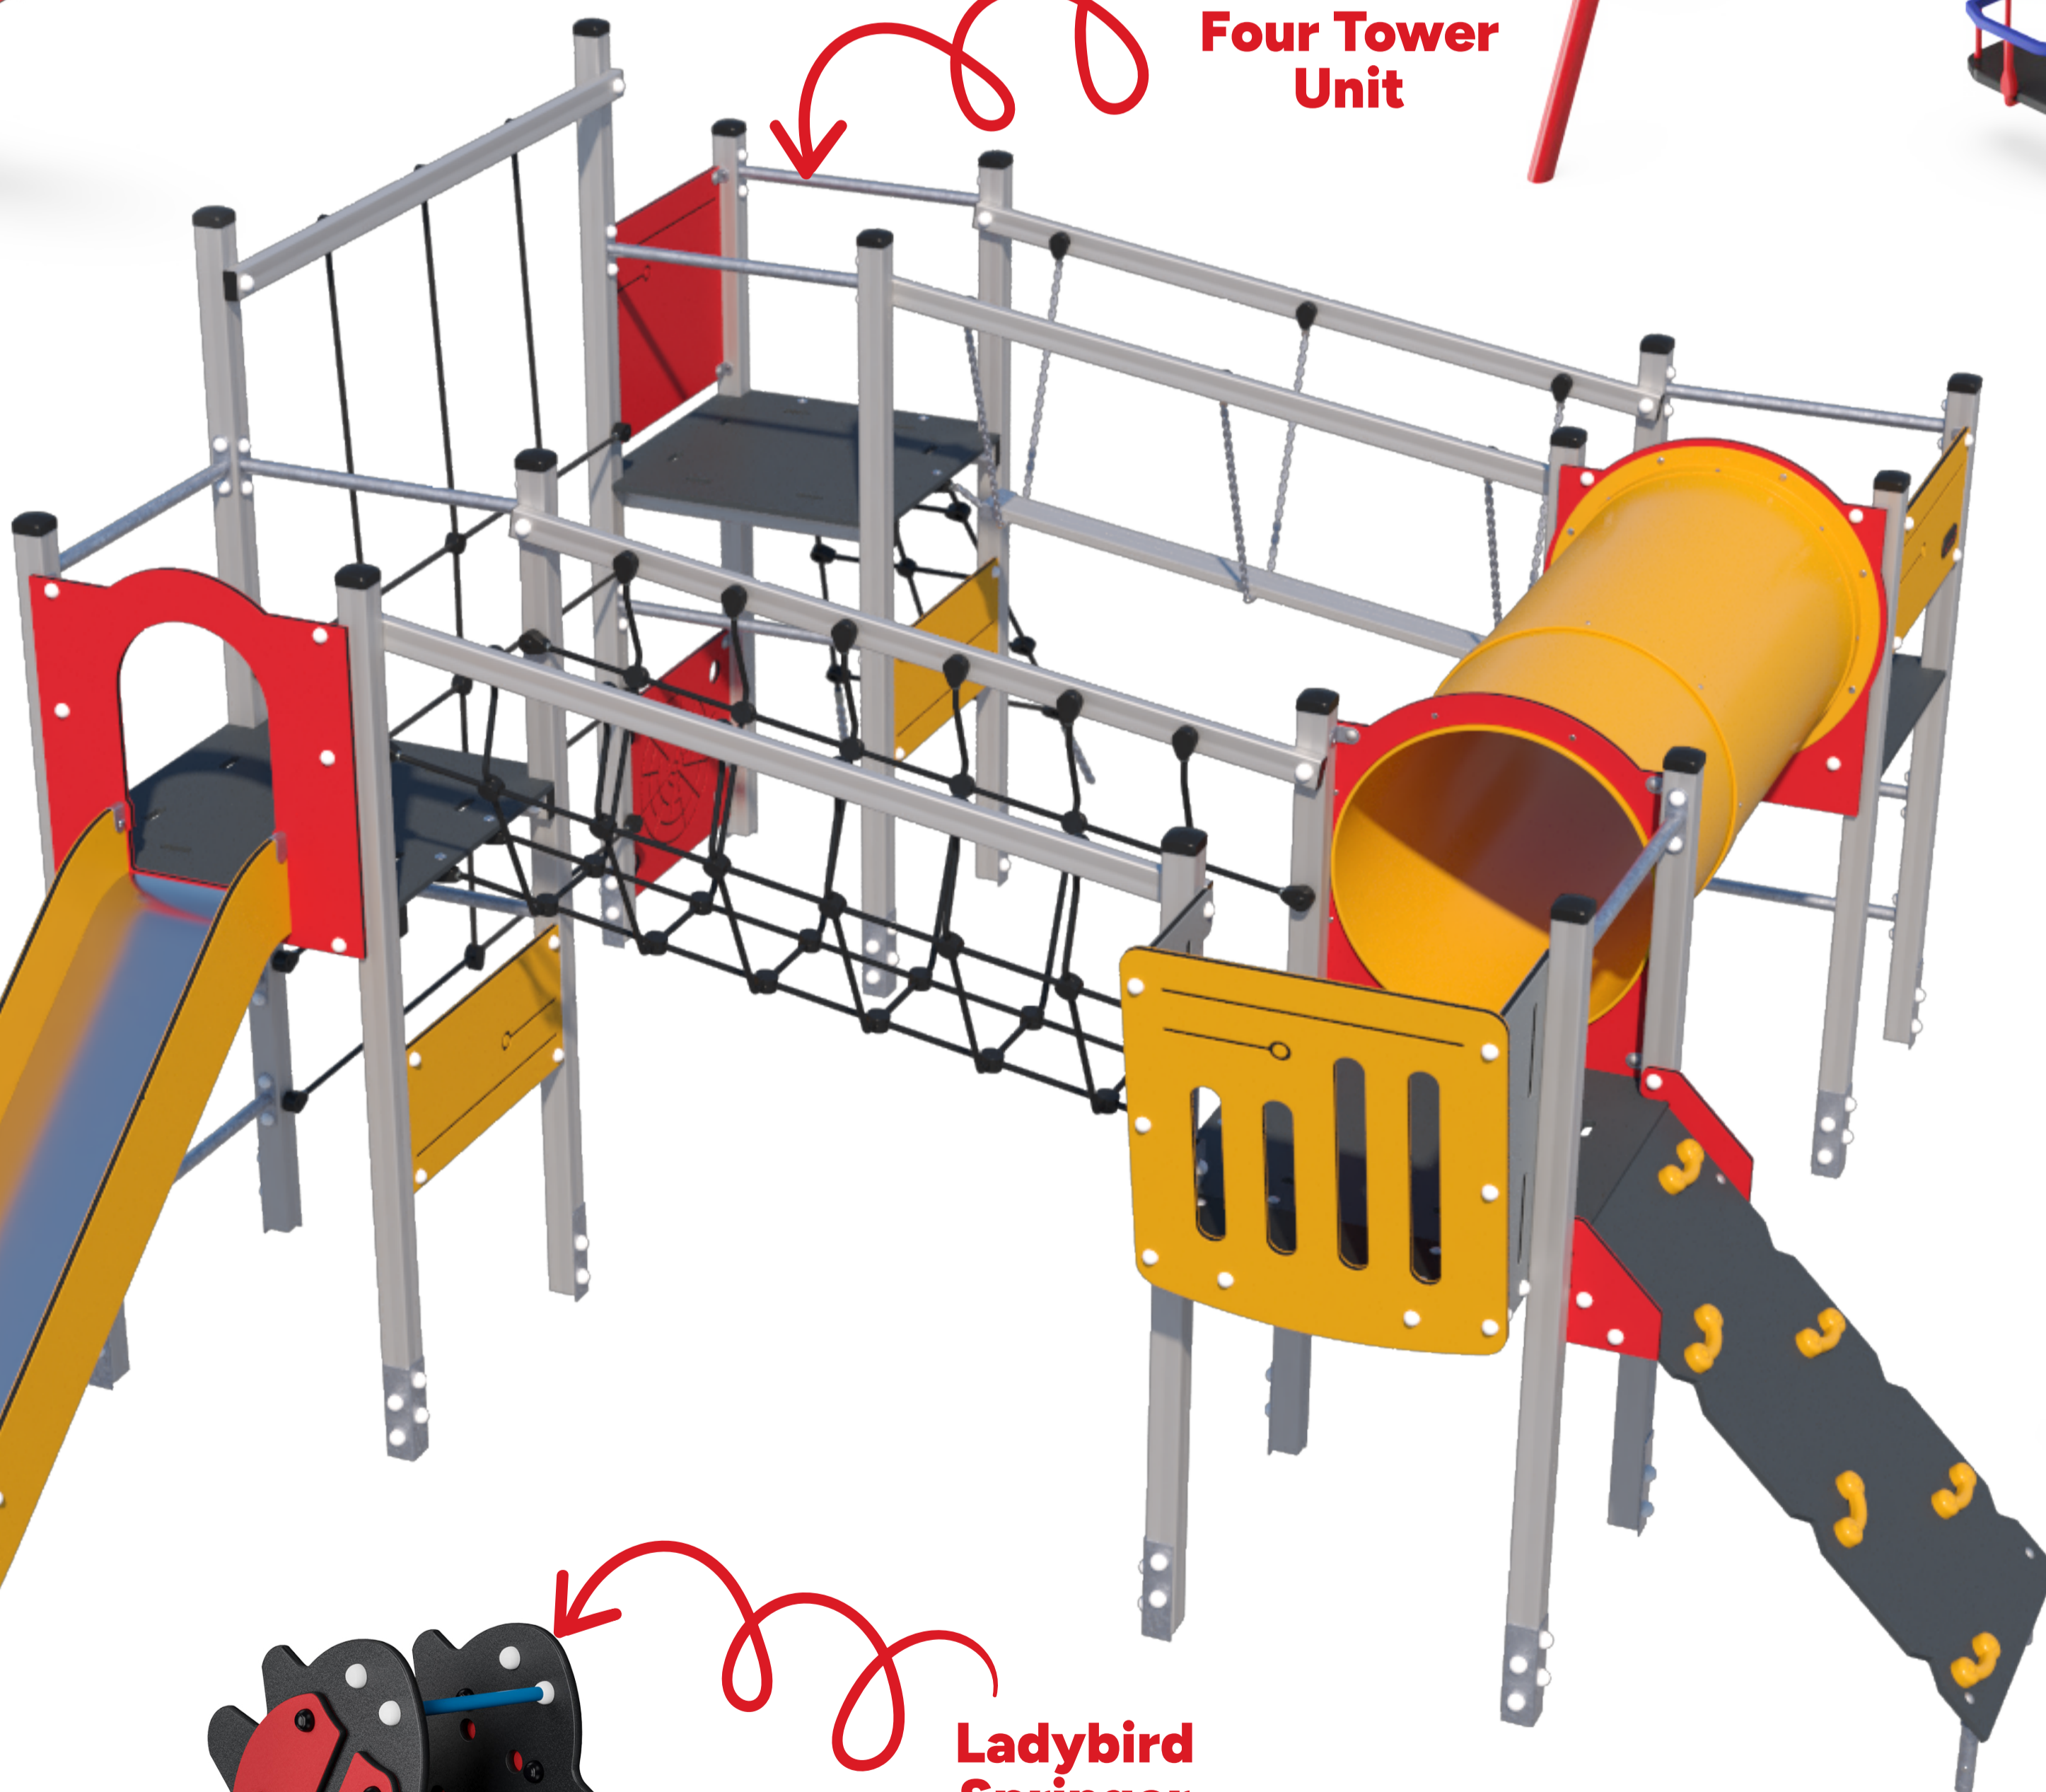

Droverhall - Option 1

Proposed Metal Equipment

Horse Seesaw

3D Bee Graphic

Double Bay Swing

Four Tower Unit

Spinner Bowl

Wheelchair Carousel

Phoenix Bench

Ladybird Springer

KOMPAN