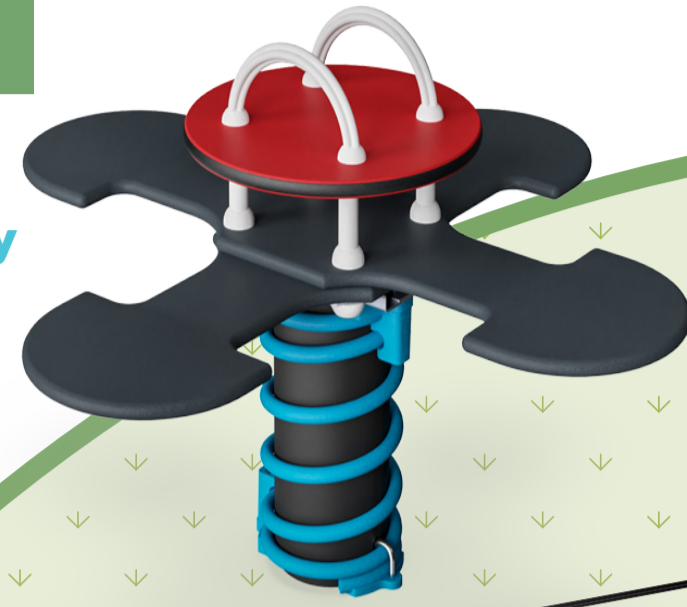

Sauchie Street Kinglassie

Option 2

5. Spinner Bowl
ELE400024-F

3. Double Play Tower
PCM201321 - 20379297

1 Swings
KSW903-2037716

2. Daisy
KPL110

6. Forest Giraffe
MSC5416

4. Sunflower
M951

11. Camba
PCE310321-20379330

EPDM WETPOUR SAFER SURFACING
50/50 black with coloured fleck
depths to suit equipment fall heights
150mm depth Type 1 (min)
Cut and chase into existing grass

8. Tipi Carousel
with Bars
ELE400065