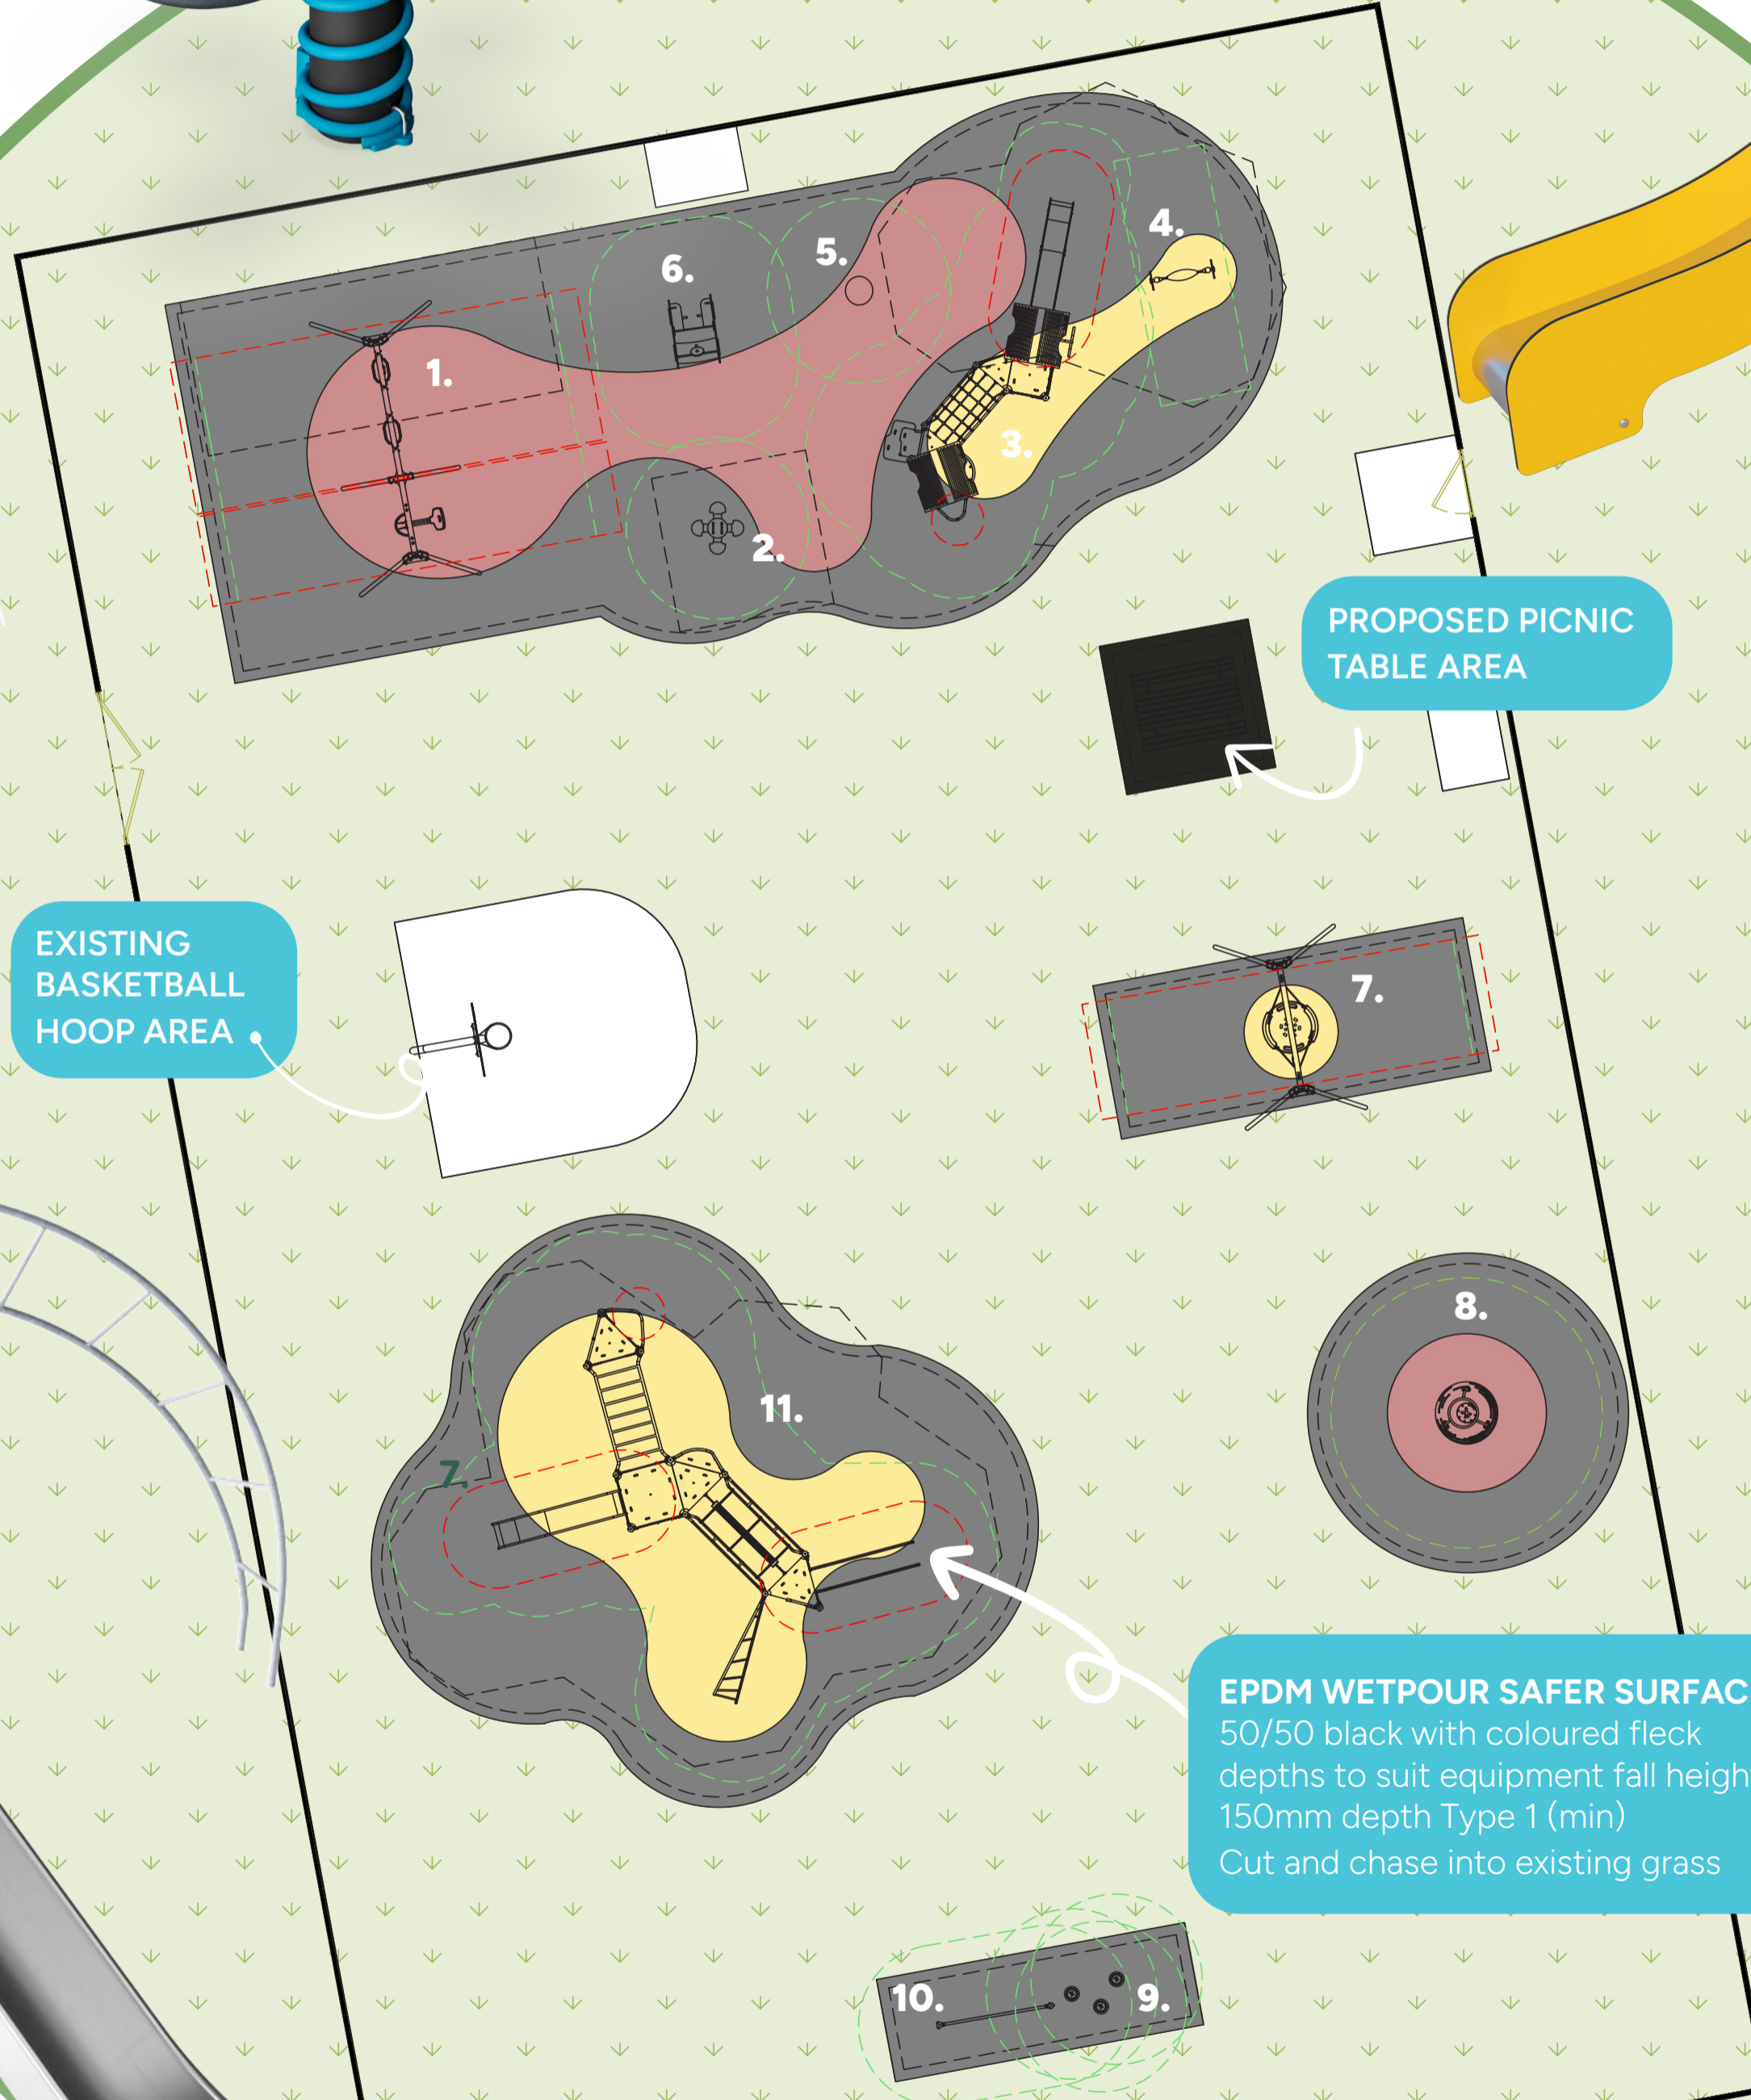

Sauchie Street Kinglassie

Option 2

5. Spinner Bowl
ELE400024-F

3. Double Play Tower
PCM201321 - 20379297

1 Swings
KSW903-2037716

2. Daisy
KPL110

6. Forest Giraffe
MSC5416

4. Sunflower
M951

11. Camba
PCE310321-20379330

EPDM WETPOUR SAFER SURFACING
50/50 black with coloured fleck
depths to suit equipment fall heights
150mm depth Type 1 (min)
Cut and chase into existing grass

8. Tipi Carousel
with Bars
ELE400065

9. Stepping Pods (x3)
M87402/M87403

7. Basket Swing
KSW902-20379306

10. Balance Beam
PCM80621